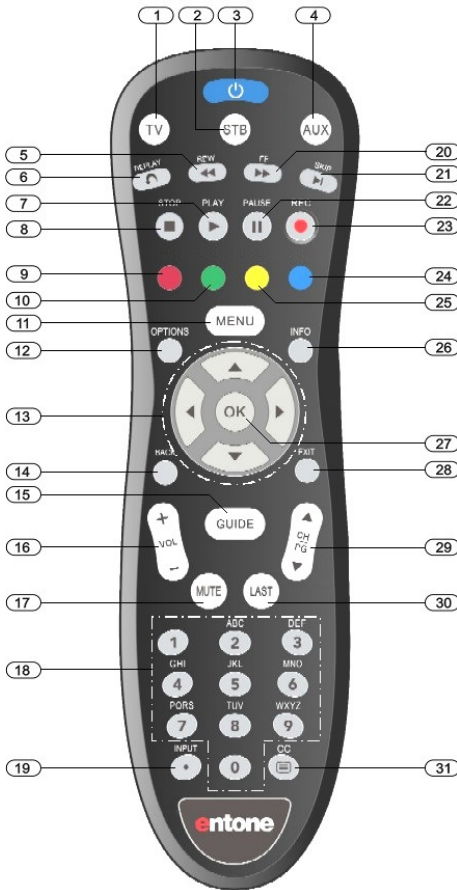

## 3. Install Remote Control Batteries

Install the two AA batteries (provided) into the remote control.

Important!! Use only new AA Alkaline batteries to insure consistent operation.

## 5. Using the Remote Control

The diagram and list provide a brief description of your remote control features. Entone provides this as a general guide to remote control usage. Functions may vary between different service providers.

## 6. Manually Program Additional Devices

Perform the following steps to program the TV and AUX device:

1. Locate the device code for your desired device in the device code table provided in the Appendix. If you could not find the device code for your device or it does not work after trying the listed device codes for your device brand, then you can go to the next section to try the auto-search procedures.
2. Turn on your device and with media inserted (if applicable).
3. On the remote control, press a device mode key for 5 seconds (i.e., "TV" or "AUX"). The device mode key will light up.  
**NOTE:** Use the "AUX" mode key to program control of VCR, DVD player, cable box, satellite set-top-box and audio device.
4. Enter the four-digit device code for you device. If you perform this procedure correctly, the selected device mode key backlight will blink twice. **NOTE:** If you enter an invalid device code, the selected device mode key will fast blink 7 times. Device program mode will be terminated.
5. Aim the remote control at your device and press the "POWER" once. The device should be turned off. If it does not respond, repeat the above steps.